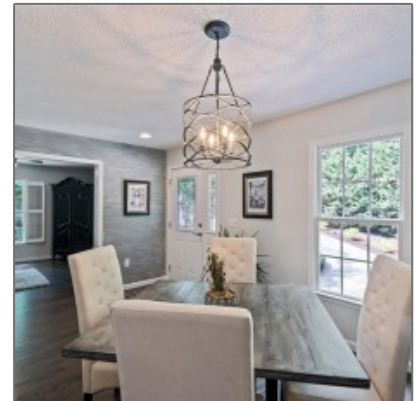

Oconee County

2,189 Sqft - 190 Keese Lane, Fair Play, SC 29643

Basic Details

Property Type: **Residential**

Listing ID: **20218013**

Price: **\$389,000**

View: **Lake**

Bedrooms: **3**